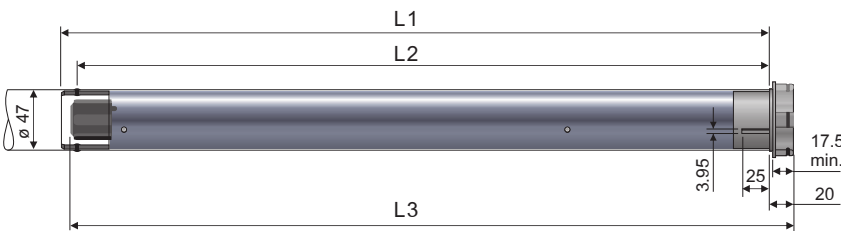

506S2 1 032500 535A2 1 037509
 510S2 1 037501 540R2 1 037510
 525A2 1 043287 550R2 1 037511
 530R2 1 037507

Radio Technology Somfy (RTS) allows for wireless radio control of motorized window coverings via the RTS family of controls.

Technical features

Voltage Supply	120V AC, 60Hz	Temperature Working Range	14°F to 104°F (-10°C to 40°C)
Index Protection Rating	IP 44	Insulation Class	Class 1 for 120V
Limit Switch Type	Electronic RTS	Antenna	Integrated into power cord. Must be at least 12 inches and must not come in contact with metal
Limit Switch Capacity	250 Turns		

2 mounting holes for self tapping screws.
 Dia. 5 mm (cat #967 001 3)
 Depth 13 mm
 Spaced 1.89" (48 mm) apart

Performances

	506S2	510S2	525A2	530R2	535A2	540R2	550R2
Torque	6 Nm	10 Nm	25 Nm	30 Nm	35 Nm	40 Nm	50 Nm
Nominal Voltage	120V/60Hz						
Rated Current	1.1 A	1.3 A	1.6 A	1.5 A	2.1 A	1.8 A	2.1 A
Speed	38 rpm	38 rpm	20 rpm	14 rpm	20 rpm	14 rpm	14 rpm
Thermal Protection	5 minutes						
Radio Frequency	433.42 MHz	433.42 MHz	433.42 MHz	433.42 MHz	433.42 MHz	433.42 MHz	433.42 MHz

Dimensions

	506S2	510S2	525A2	530R2	535A2	540R2	550R2
L1	23.82 in (605 mm)	25.79 in (655 mm)	25.79 in (655 mm)	25.79 in (655 mm)	26.57 in (605 mm)	26.57 in (605 mm)	26.57 in (605 mm)
L2	23.23 in (590 mm)	25.20 in (640 mm)	25.20 in (640 mm)	25.20 in (640 mm)	25.98 in (660 mm)	25.98 in (660 mm)	25.98 in (660 mm)
L3	24.13 in (613 mm)	26.10 in (663 mm)	26.10 in (663 mm)	26.10 in (663 mm)	26.89 in (683 mm)	26.89 in (683 mm)	26.89 in (683 mm)
Cable Length	6.5 ft (2 m)	6.5 ft (2 m)	12.3 ft (3.75 m)	6.5 ft (2 m)	12.3 ft (3.75 m)	6.5 ft (2 m)	6.5 ft (2 m)